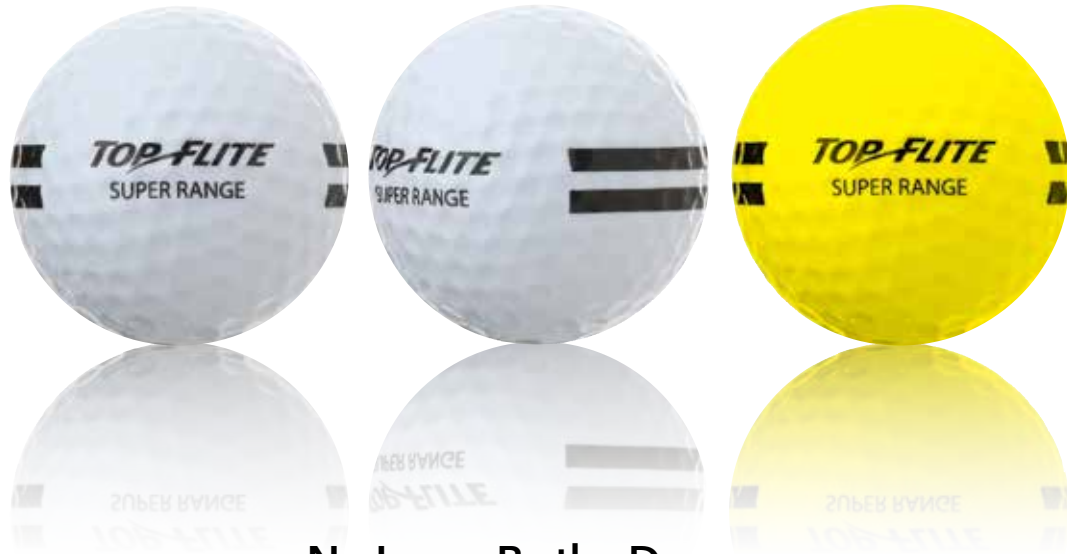

SUPER RANGE GOLF BALLS

Available Full or Limited Flight.
White or Yellow

No Logo: By the Dozen
With Logo: 1,000 Dozen Minimum order
(Call for price details)

TOP-FLITE® SUPER RANGE

The Top-Flite Super Range Golf Balls have been the best selling and Most popular range ball for decades. These authentic, brand new, two piece range balls are extremely durable and yet produce a softer feel than other similar range balls. The Top-Flite Super Range Balls also feature a Polyslick coating that help keeps dirt and Mud from sticking to the ball for easier cleaning. Great for filling up your shag bag or stocking your driving range with quality golf balls.

12 Pack Gloss White **TFRB001**

12 Pack Gloss Yellow **TFRB001YEL**