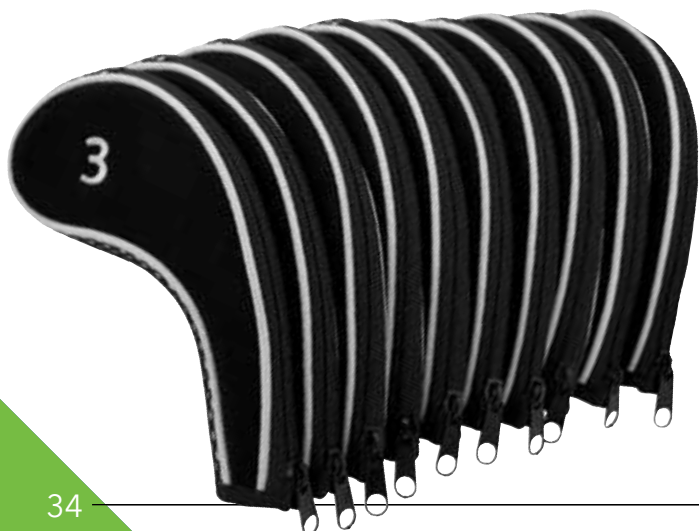

MAXFLI® DELUXE ZIPPERED IRON COVERS

Keep your gear protected by using the Maxfli® Deluxe Zippered Iron Covers. Equipped with 10 covers, you can easily keep all your clubs protected, and the numbers at the top of each cover helps you to easily identify which iron you would like to use next.

FEATURES

- Oversized, padded iron clubs
- Features numbers at top for easy identification
- Black design with contrast trim
- Accommodates all iron types
- Zipper closure

MX134